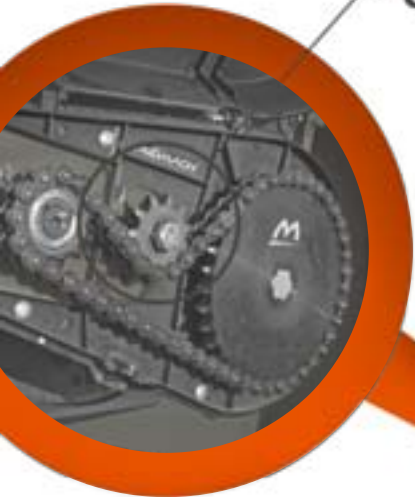

SEED EATER

MIDMACHI

SEEDEATER

THE MOST EFFECTIVE AND ECONOMICAL METHOD OF SUNFLOWER HARVEST

Midmach's rigorous design and testing has made the SEEDEATER the finest in the market. SEEDEATER has been tested in seven countries.

**CUSTOM
GEARING**

**QUICK & SIMPLE
ATTACHMENT
SYSTEM**

SPECIALLY
DESIGNED

FINGERS

MOVE SUNFLOWER
HEADS GENTLY &
POSITIVELY TO
AUGER

**16GA HEAVY
DUTY
DRUM**

EXTRA
LONG

DIVIDERS

FOR BETTER POSITIVE
ROW ALIGNMENT

**16GA HEAVY
DUTY
DRUM**

**14GA HEAVY
DUTY**

WITH STRONG DESIGN

**HEAVY
DUTY UNIMOUNT
BOLT SYSTEM**
ALLOWS DRILLLESS MOUNTING
IN MINUTES

SEED EATER

HARVEST WITH CONFIDENCE

MIDMACH